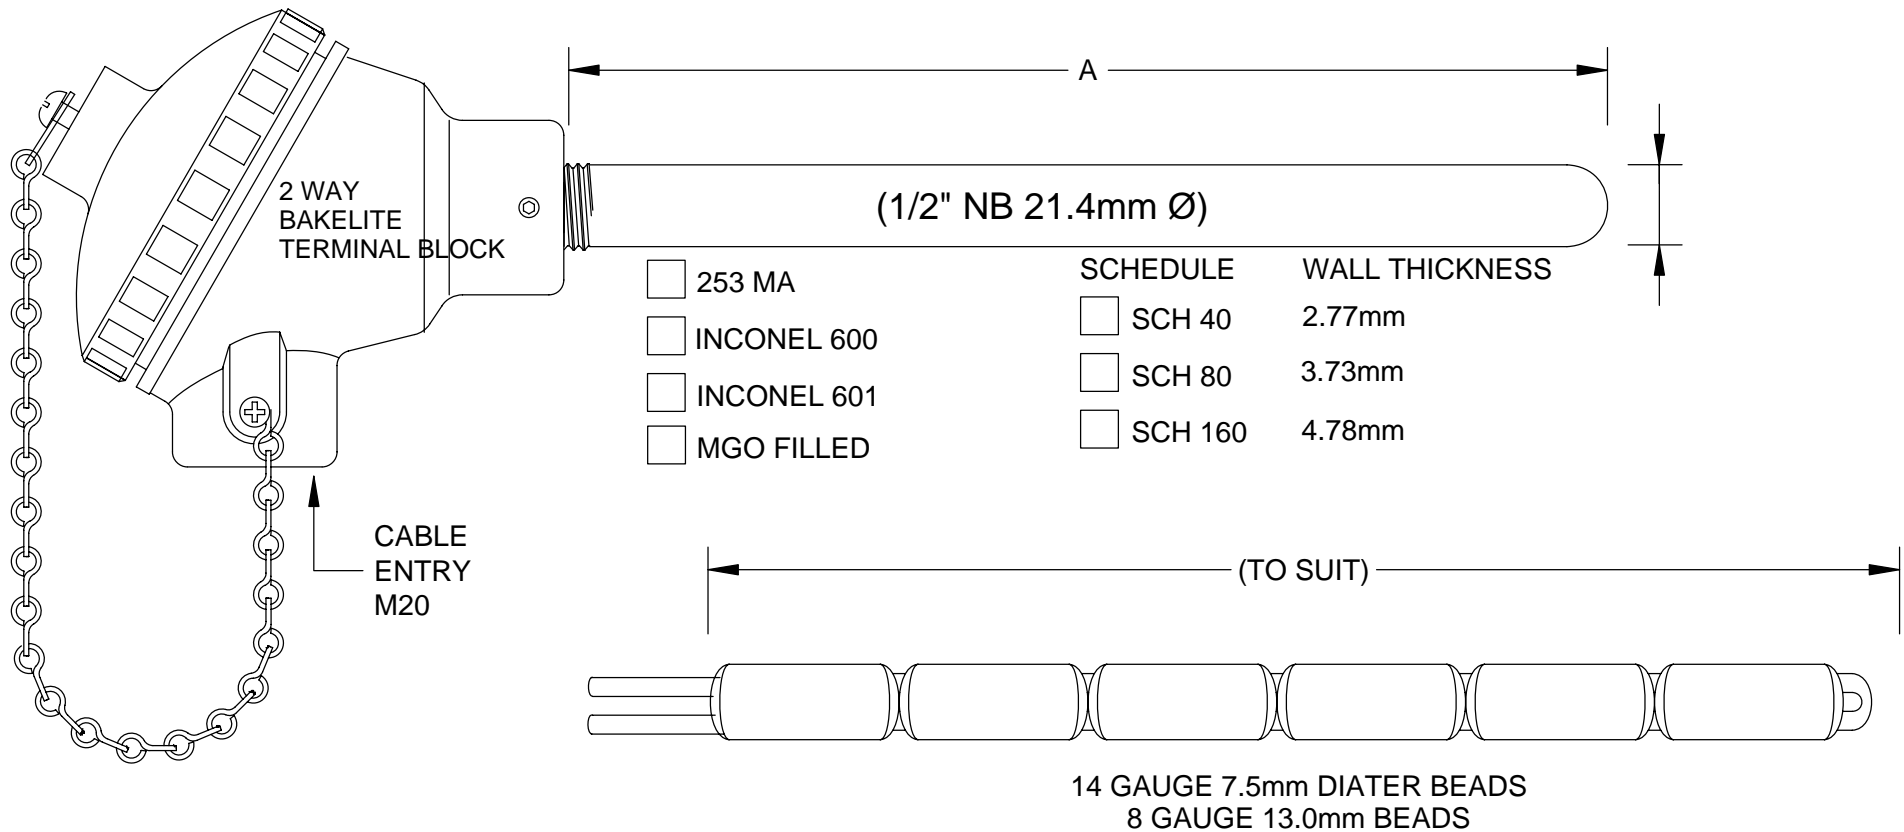

HIGH TEMPERATURE THERMOCOUPLE

- 253 MA
- INCONEL 600
- INCONEL 601
- MGO FILLED

- | SCHEDULE | WALL THICKNESS |
|----------------------------------|----------------|
| <input type="checkbox"/> SCH 40 | 2.77mm |
| <input type="checkbox"/> SCH 80 | 3.73mm |
| <input type="checkbox"/> SCH 160 | 4.78mm |

- TYPE K THERMOCOUPLE
- TYPE N THERMOCOUPLE

**LARGE ALUMINIUM HEAD IP65
THERMOCOUPLE WITH
PROTECTION SHEATH**

TEMPERATURE CONTROLS PTY LTD

Certificate No: QEC 14412
AS/NZS 9001:2000

CONDITIONS

THIS DRAWING IS OUR EXCLUSIVE PROPERTY AND MUST NOT BE COPIED OR HANDED TO ANY OTHER PARTIES WITH OUT WRITTEN PERMISSION. IT SHALL BE RETURNED UPON REQUEST

TITLE

SIZE : A4	DATE : 11.09.12	DWG NO : SD 176TC
SCALE : NTS	DRAWING BY R.B	REV : 00